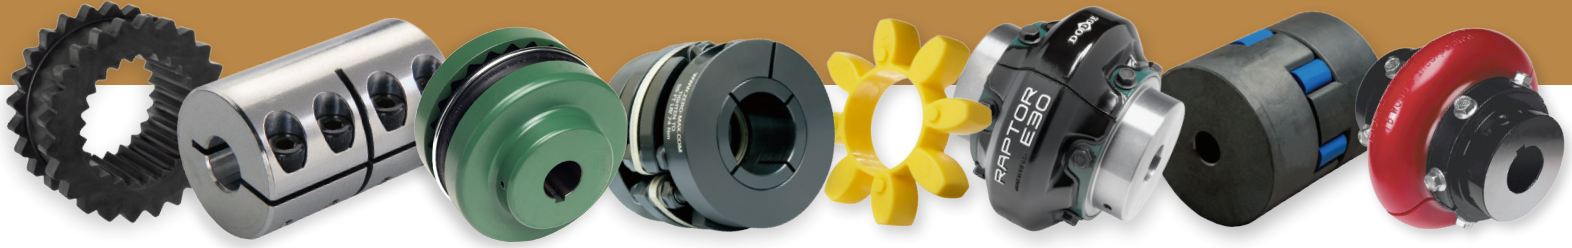

COUPLINGS LINE CARD

RIGID COUPLINGS

- One-Piece
- Two-Piece
- Set Screw
- Clamping/Clamp-On
- Clamping Shaft Adapters
- Ribbed
- Sleeve
- Machine Boreable
- Taper Lock
- Bushing Bore
- Keyless Locking
- Moment
- Inch & Metric Types
- w/Keyway & w/out Keyway

MATERIAL TYPES

- Stainless Steel
- Aluminum
- Black Oxide Steel
- Lead Free Steel
- Carbon Steel

FLEXIBLE COUPLINGS

ELASTOMERIC ELEMENT TYPES

- Jaw Couplings & Spiders
- Jaw In-Shear Couplings
- Curved Jaw Couplings
- Resilient Couplings
- Doughnut/Donut Couplings
- Sleeve Couplings
- Tire Couplings
- Oldham Couplings
- Pin & Bushing Couplings

METALLIC FLEXIBLE TYPES

- Beam Shaft Couplings
- Bellows Shaft Couplings
- Disc Shaft Couplings
- Mini Disc Shaft Couplings
- Grid Shaft Couplings
- Gear Shaft Couplings
- Sier-Bath Gear Couplings
- Spring Shaft Couplings
- Flex-Link Type Couplings